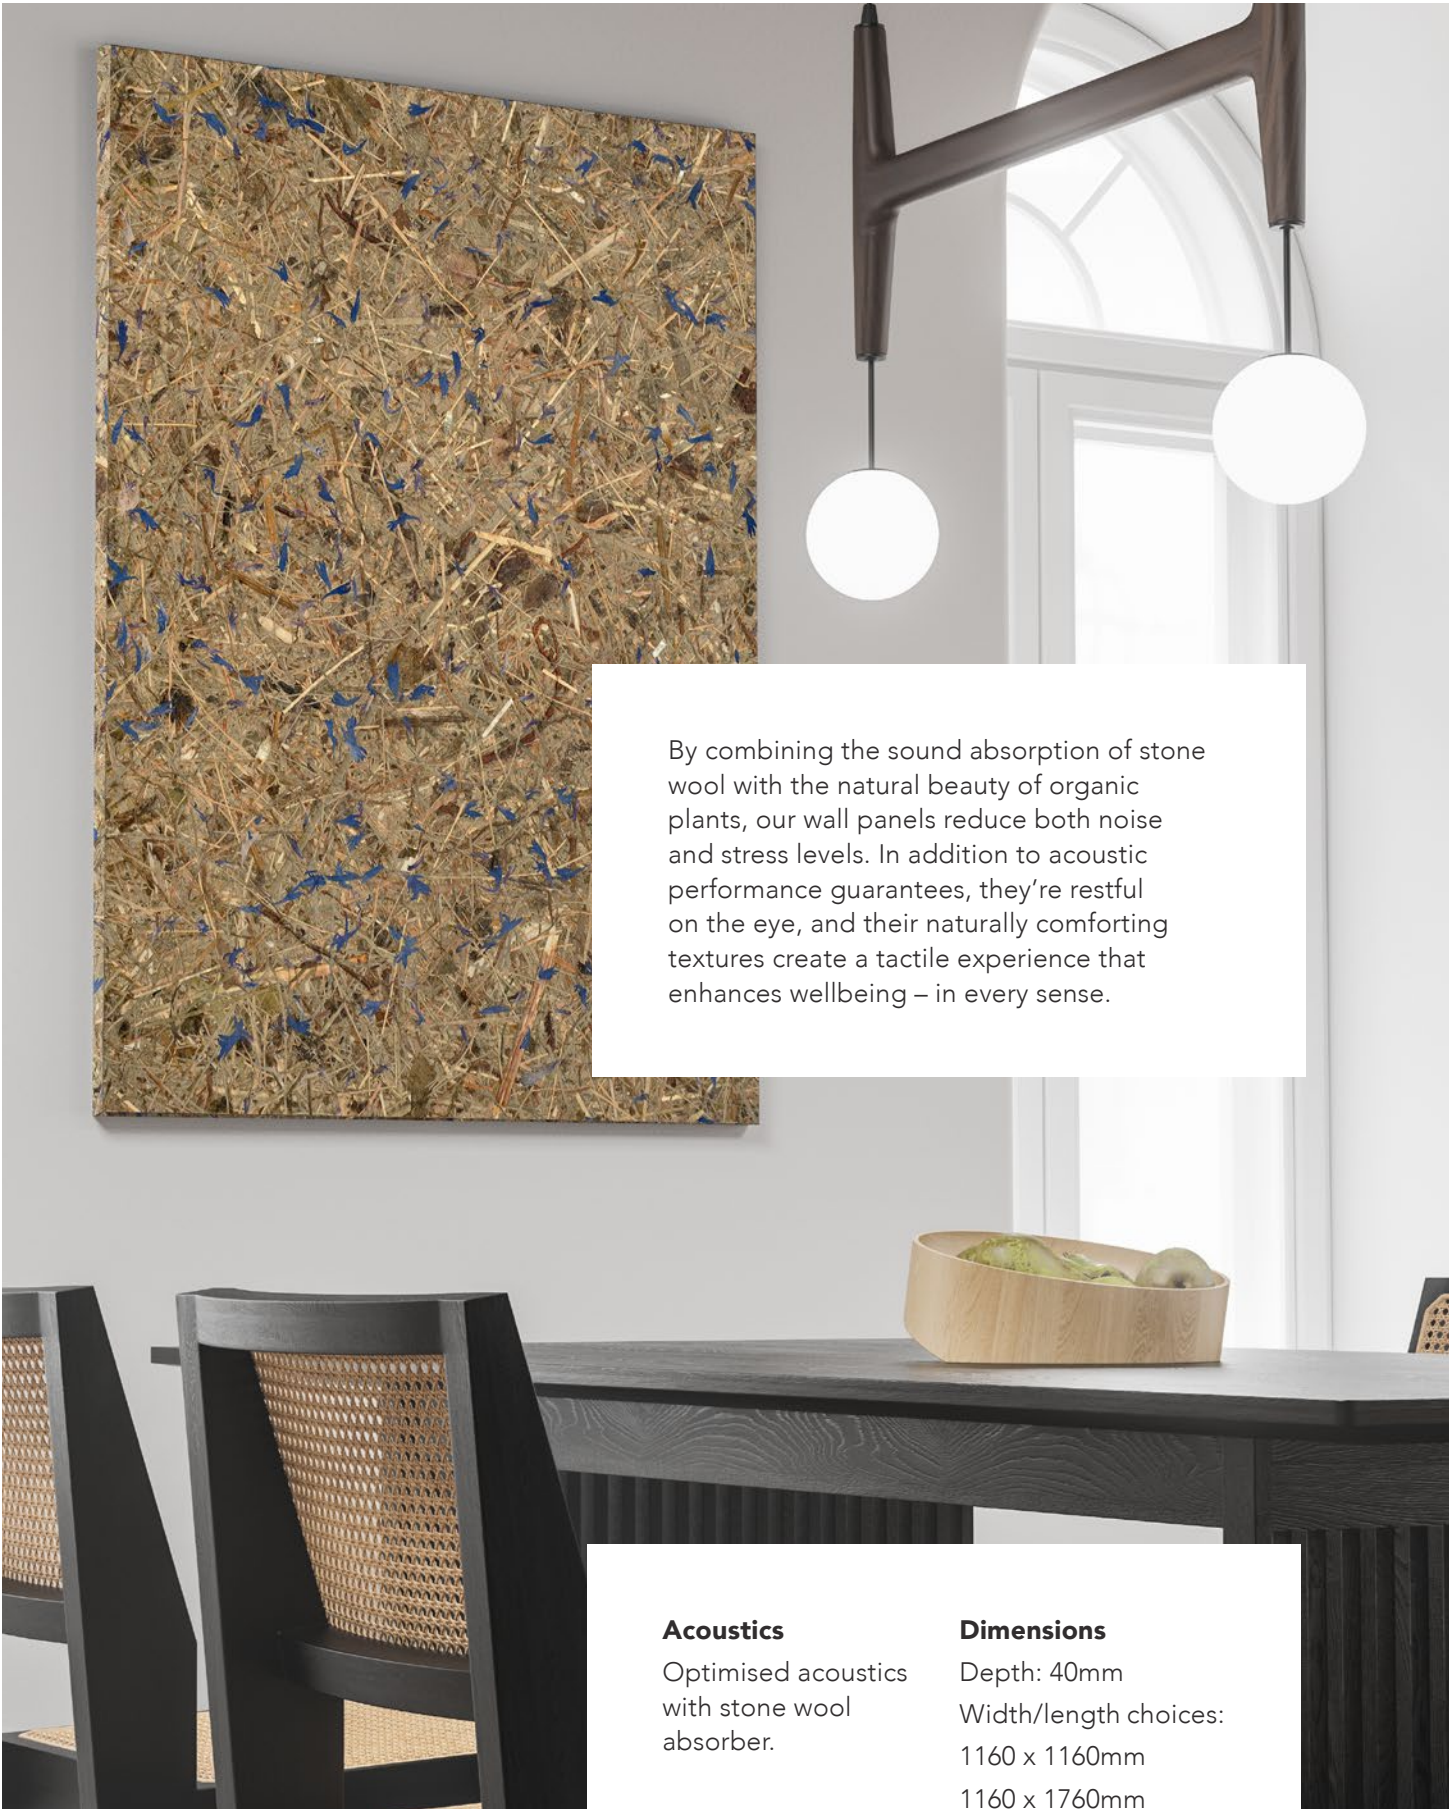

ORGANOID
ORGANOID TECHNOLOGIES

Rockfon Senses acoustic wall panels come in a choice of five natural surfaces – from fresh spring florals to delicate fallen leaves or textured alpine hay. They look like works of art and bring a contemporary biophilic texture to your designs. Browse the collection to see how they could inspire a new direction or complement your aesthetic vision. They work as a standalone solution or a series of panels to create quiet zones or re-balance open plan spaces.

Alpine

The colorful surface features fragrant alpine hay hand-cut at an altitude of 1700 meters in the Tyrol mountains and mixed with petals of arnica, cornflower, heather, rose and marguerite daisies complete with their stems.