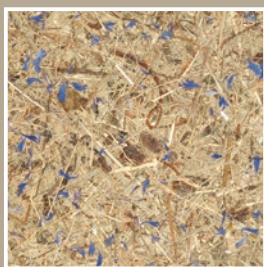

Bloom

The fragrant alpine grass and blue cornflower petals compliment each other perfectly, to form this wonderfully uplifting surface.